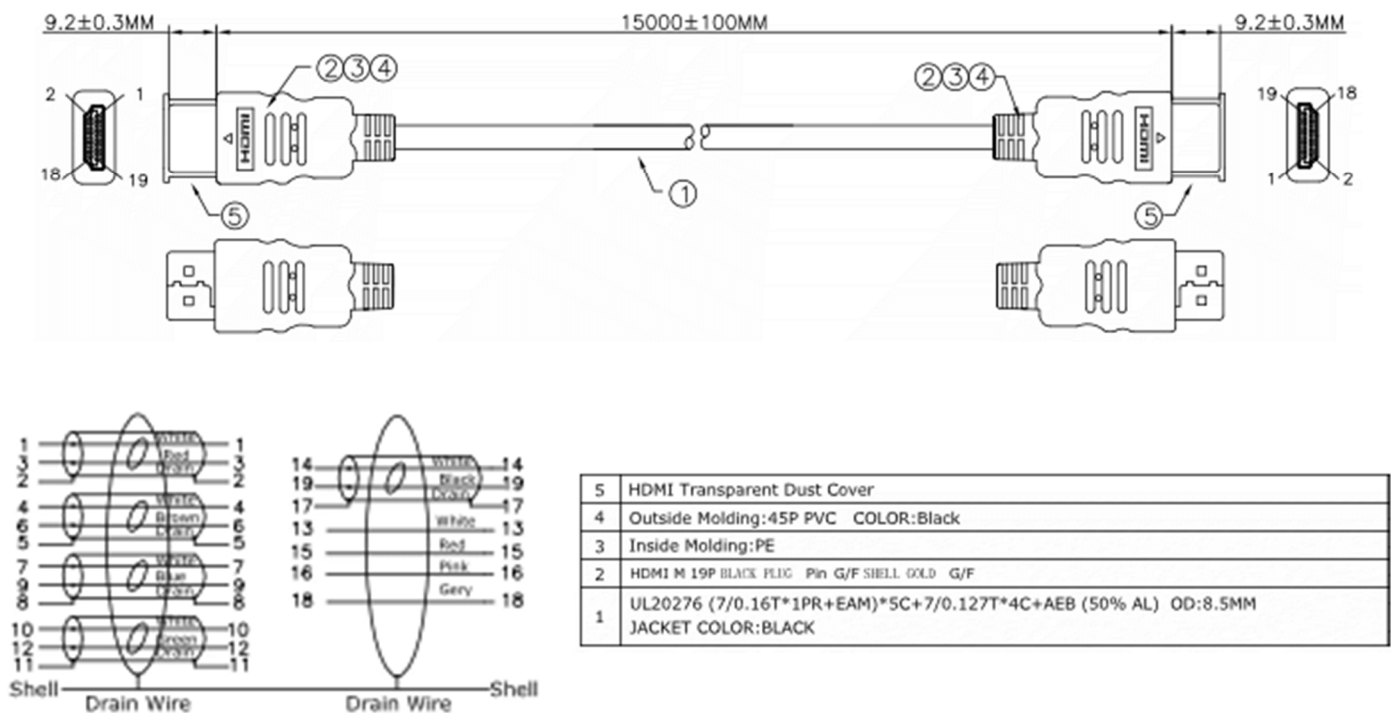

## RS PRO 15mtr HDMI M-M High Speed with Ethernet Cable - Black

Stock number: 182-8500

EN

The RSPRO 15 metre male to male HDMI cable which has a black PVC jack and an outer diameter of 7mm. The connectors have a gold flash covering to prevent corrosion.

The connector hoods are also made of black PVC with a small foot print of 19.44mm wide and 11mm high, and have a strain relief to prevent the jacket splitting around the boot.

HDMI is possibly the most common display connection on the market which can be found on devices ranging from PC's, Bluray players, games consoles and more.