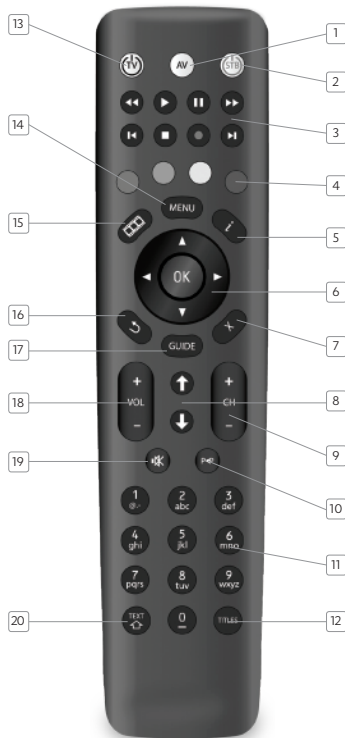

## CONTENTS

Remote control layout	4
Inserting batteries	5
Operation and TV control setup (Brand Search)	6
TV control setup (Auto Search)	7
Shift TV functionality, Key fixing, Removing TV functionality	8
Brand code tables	9

## REMOTE CONTROL LAYOUT

- 1 TV AV Source Select button
- 2 STB Standby button
- 3 STB PVR Transport buttons
- 4 Colour Navigation buttons
- 5 Information button
- 6 Navigation and OK buttons
- 7 Exit button
- 8 Page Up and Page Down buttons
- 9 Channel Up and Channel Down buttons
- 10 Previous Channel Select button
- 11 Channel Select buttons and text entry
- 12 Subtitles button
- 13 TV Standby button
- 14 STB Menu button
- 15 PVR button
- 16 Back button
- 17 Electronic Program Guide button
- 18 Volume Up and Down buttons
- 19 Mute button
- 20 Teletext button (press and release) and TV SHIFT function (press and hold)